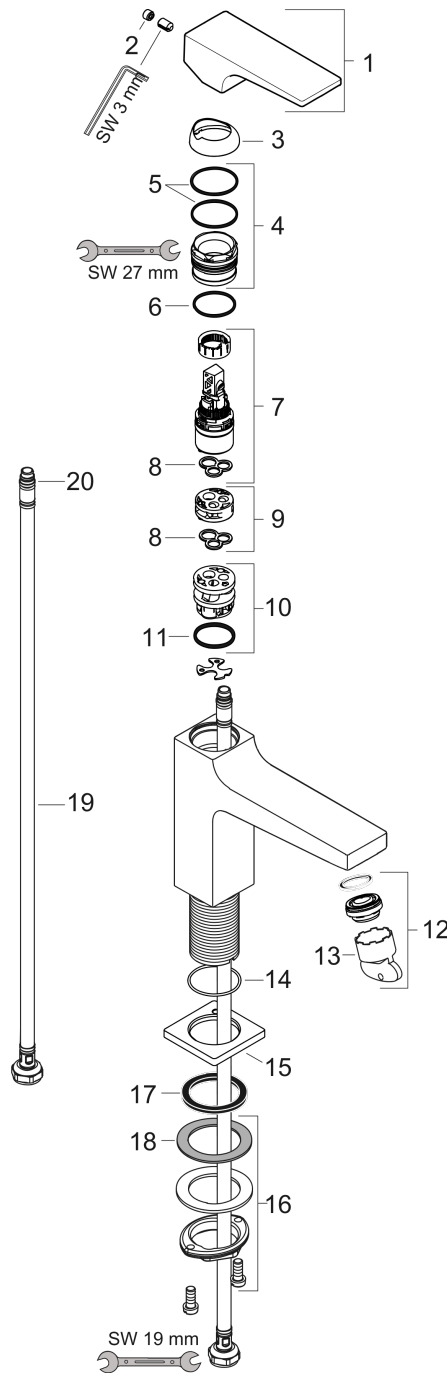

Metropol

Single lever basin mixer 110 with lever handle and push-open waste set

Surfaces: **Chrome** Article Number: **32507000**

Description

product features

- consists of: single lever basin mixer, waste set
- ComfortZone 110
- projection 135 mm
- spray type: normal spray
- maximum flow rate at 3 bar: 5 l/min
- ceramic cartridge
- temperature limitation adjustable
- suitable for continuous flow water heaters
- push-open waste set G 1¼
- material waste set: metal
- connection type: G ¾ connections
- connection dimension: DN15

Technology

Design awards

Product image

Scale drawing

Flowchart

Metropol
Single lever basin mixer 110 with lever handle and push-open waste set
 Surfaces: **Chrome** Article Number: **32507000**

Exploded Drawing

Year of production: >01/17

Metropol

Single lever basin mixer 110 with lever handle and push-open waste set

Surfaces: **Chrome** Article Number: **32507000**

Spare part list

Year of production: >01/17

Pos.	Description	Article Number	Price	PU
1	handle	92995000	-	1
2	screw cover	95704000	-	1
3	flange	92625000	-	1
4	nut	92689000	-	1
5	O-ring 27x1,5	92527000	-	1
6	O-ring 25x1,5	98146000	-	1
7	cartridge, assy	97685000	-	1
8	seal	98865000	-	1
9	adapter for cartridge	92628000	-	1
10	adapter for cartridge	98866000	-	1
11	O-ring 23x2	98398000	-	1
12	aerator M24x1 (5 l/min)	92996000	-	1
13	service tool	95661000	-	1
14	O-ring 32x1,5	92936000	-	1
15	escutcheon	93048000	-	1
16	fixing set (Ø 32)	13961000	-	1
17	flat seal	98749000	-	1
18	lever collar	97548000	-	1
19	connection hose 600 mm M8x0,75 G3/8	96556000	-	1
20	O-ring 6,6x1,6	93019000	-	1
21	sealing set	95581000	-	1
a	push-open waste set	50100000	-	1
b	fixation extension 35 mm	13898000	-	1