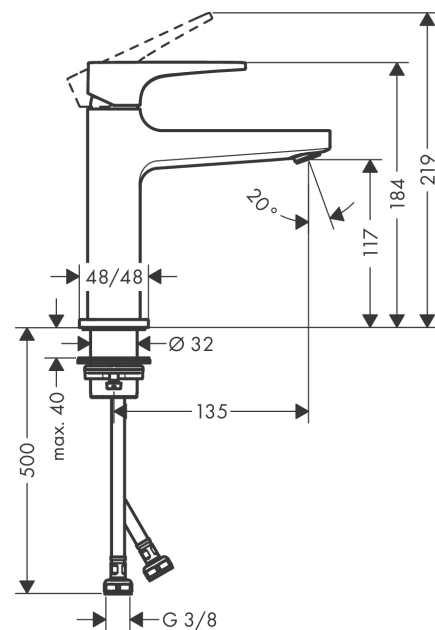

Metropol

Single lever basin mixer 110 with lever handle and push-open waste set

Surfaces: **Chrome** Article Number: **32507000**

Description

product features

- consists of: single lever basin mixer, waste set
- ComfortZone 110
- projection 135 mm
- spray type: normal spray
- maximum flow rate at 3 bar: 5 l/min
- ceramic cartridge
- temperature limitation adjustable
- suitable for continuous flow water heaters
- push-open waste set G 1¼
- material waste set: metal
- connection type: G ¾ connections
- connection dimension: DN15

Technology

Design awards

Product image

Scale drawing

Flowchart

Metropol
Single lever basin mixer 110 with lever handle and push-open waste set
 Surfaces: **Chrome** Article Number: **32507000**

Exploded Drawing

Year of production: >01/17

Metropol

Single lever basin mixer 110 with lever handle and push-open waste set

Surfaces: **Chrome** Article Number: **32507000**

Spare part list

Year of production: >01/17

Pos.	Description	Article Number	Price	PU
1	handle	92995000	-	1
2	screw cover	95704000	-	1
3	flange	92625000	-	1
4	nut	92689000	-	1
5	O-ring 27x1,5	92527000	-	1
6	O-ring 25x1,5	98146000	-	1
7	cartridge, assy	97685000	-	1
8	seal	98865000	-	1
9	adapter for cartridge	92628000	-	1
10	adapter for cartridge	98866000	-	1
11	O-ring 23x2	98398000	-	1
12	aerator M24x1 (5 l/min)	92996000	-	1
13	service tool	95661000	-	1
14	O-ring 32x1,5	92936000	-	1
15	escutcheon	93048000	-	1
16	fixing set (Ø 32)	13961000	-	1
17	flat seal	98749000	-	1
18	lever collar	97548000	-	1
19	connection hose 600 mm M8x0,75 G3/8	96556000	-	1
20	O-ring 6,6x1,6	93019000	-	1
21	sealing set	95581000	-	1
a	push-open waste set	50100000	-	1
b	fixation extension 35 mm	13898000	-	1