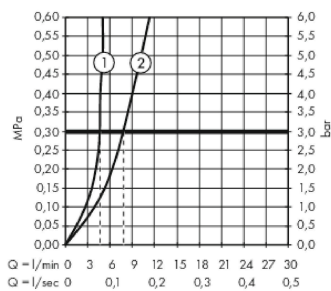

Metropol

Single lever basin mixer 110 with lever handle and push-open waste set

Surfaces: **Chrome** Article Number: **32507000**

Description

product features

- consists of: single lever basin mixer, waste set
- ComfortZone 110
- projection 135 mm
- spray type: normal spray
- maximum flow rate at 3 bar: 5 l/min
- ceramic cartridge
- temperature limitation adjustable
- suitable for continuous flow water heaters
- push-open waste set G 1¼
- material waste set: metal
- connection type: G ¾ connections
- connection dimension: DN15

Technology

Design awards

Product image

Scale drawing

Flowchart

Metropol
Single lever basin mixer 110 with lever handle and push-open waste set
 Surfaces: **Chrome** Article Number: **32507000**

Exploded Drawing